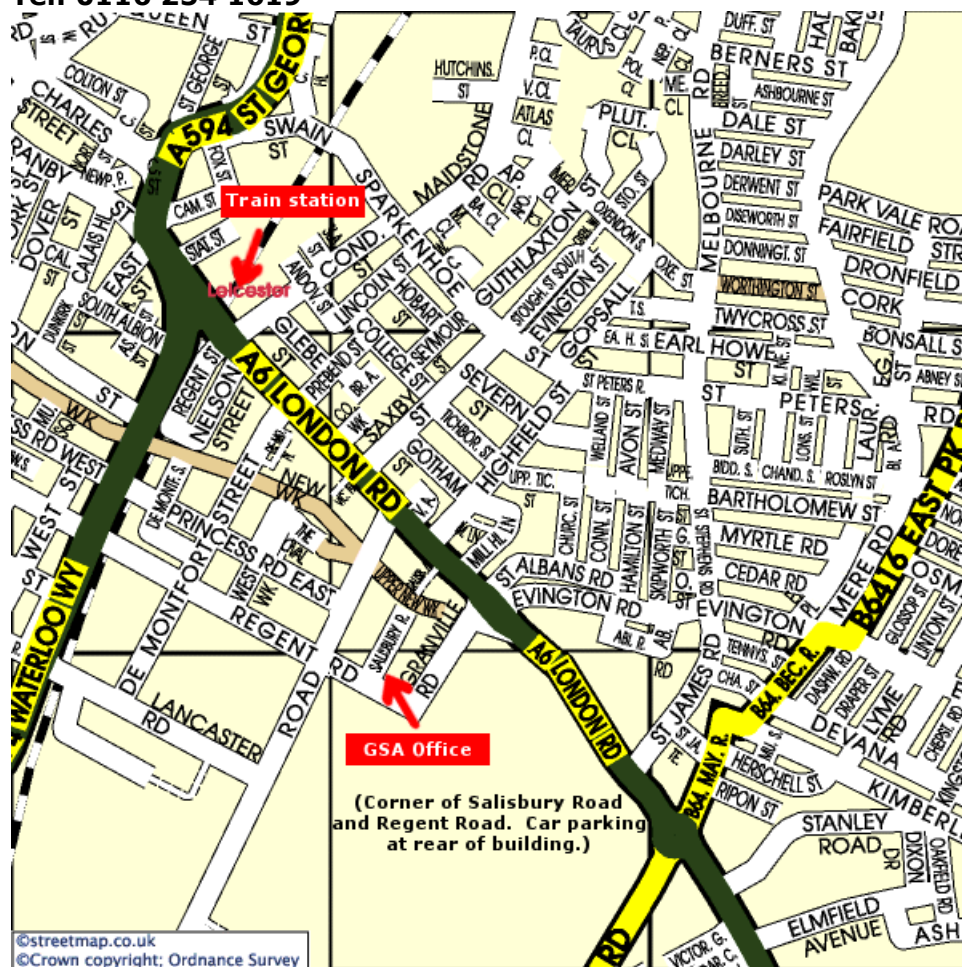

**Directions to Girls' Schools Association
130 Regent Road, Leicester LE1 7PG
Tel: 0116 254 1619**

From M1

Exit at Junction 21

Follow A563 Outer Ring Road (Leicester South and East) to roundabout junction with A6 (London Road)

Follow A6 London Road towards City Centre

Turn left into Granville Road following signs to De Montfort Hall

Follow the road round the bend into Regent Road and take first turning right into Salisbury Road

From A46 (Loughborough, Newark & Nottingham)

Follow A594 Central Ring Road

Follow road past Railway Station on A6 London Road away from City Centre

Turn right into University Road

Left into Regent Road

First left into Salisbury Road

From the Railway Station (10 minute walk)

Turn left out of the railway station onto London Road. Turn right into University Road, and left into Regent Road. Alternatively, taxis are available at the station.